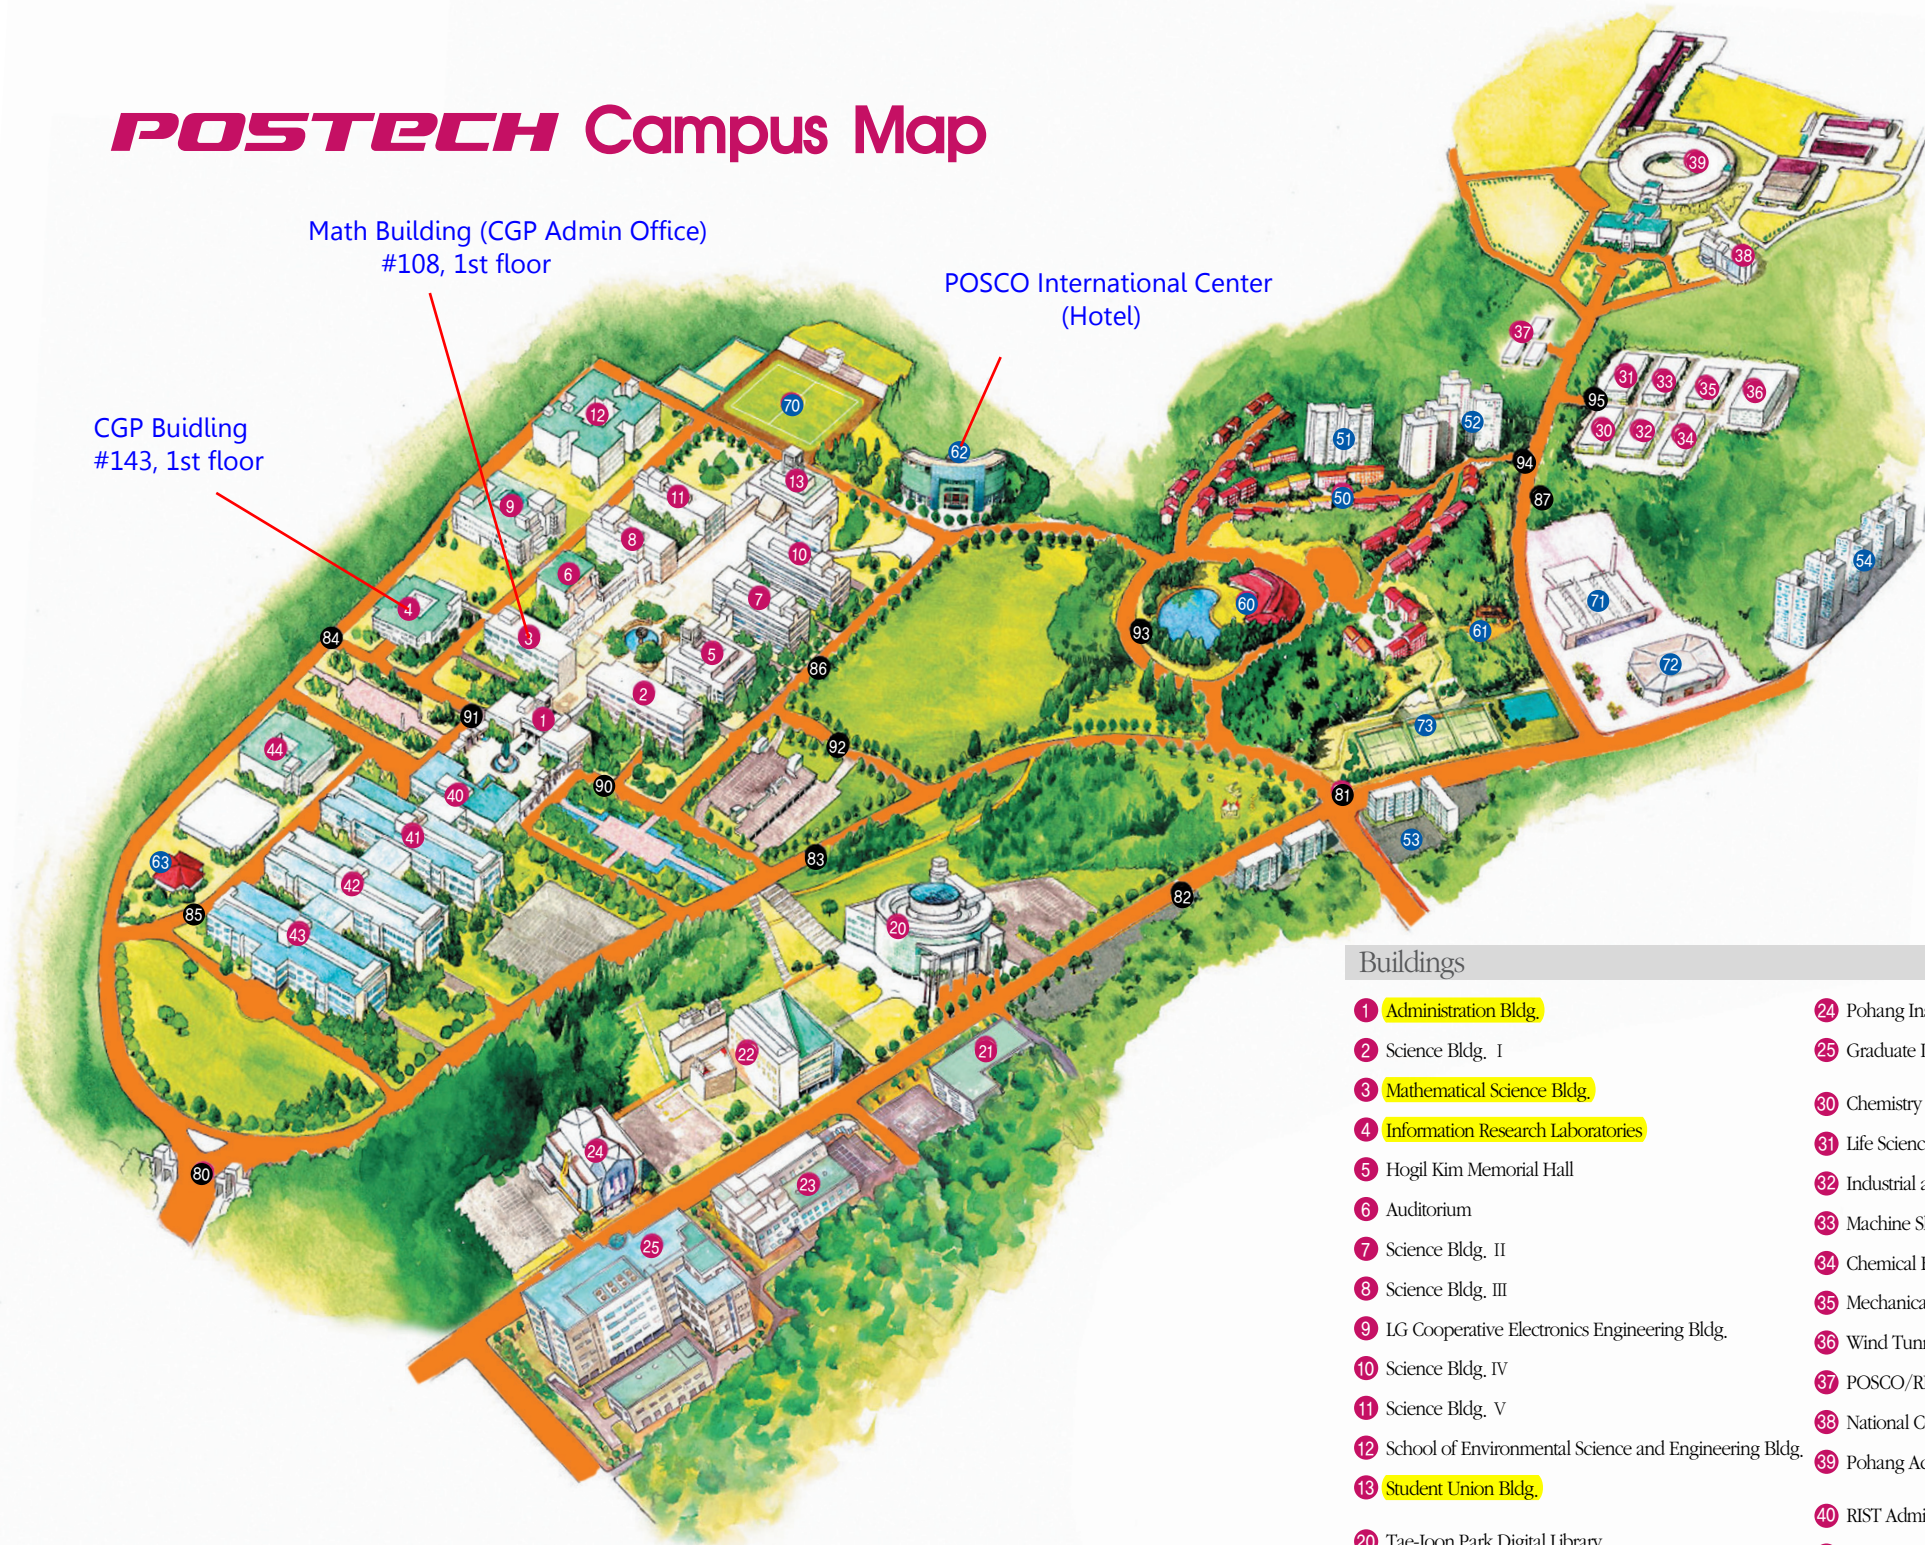

# POSTECH Campus Map

CGP Building  
#143, 1st floor

Math Building (CGP Admin Office)  
#108, 1st floor

POSCO International Center  
(Hotel)

## Streets

- |                    |                          |
|--------------------|--------------------------|
| 80 Main Gate       | 87 Synchrotron Road      |
| 81 East Gate       | 90 Administration Circle |
| 82 Jigok Boulevard | 91 Nobel Circle          |
| 83 Cheong-Am Road  | 92 Mueunjae Street       |
| 84 Young-Sung Road | 93 Pond Lane             |
| 85 Ik-Yang Street  | 94 Future Drive          |
| 86 University Road | 95 Research Circle       |